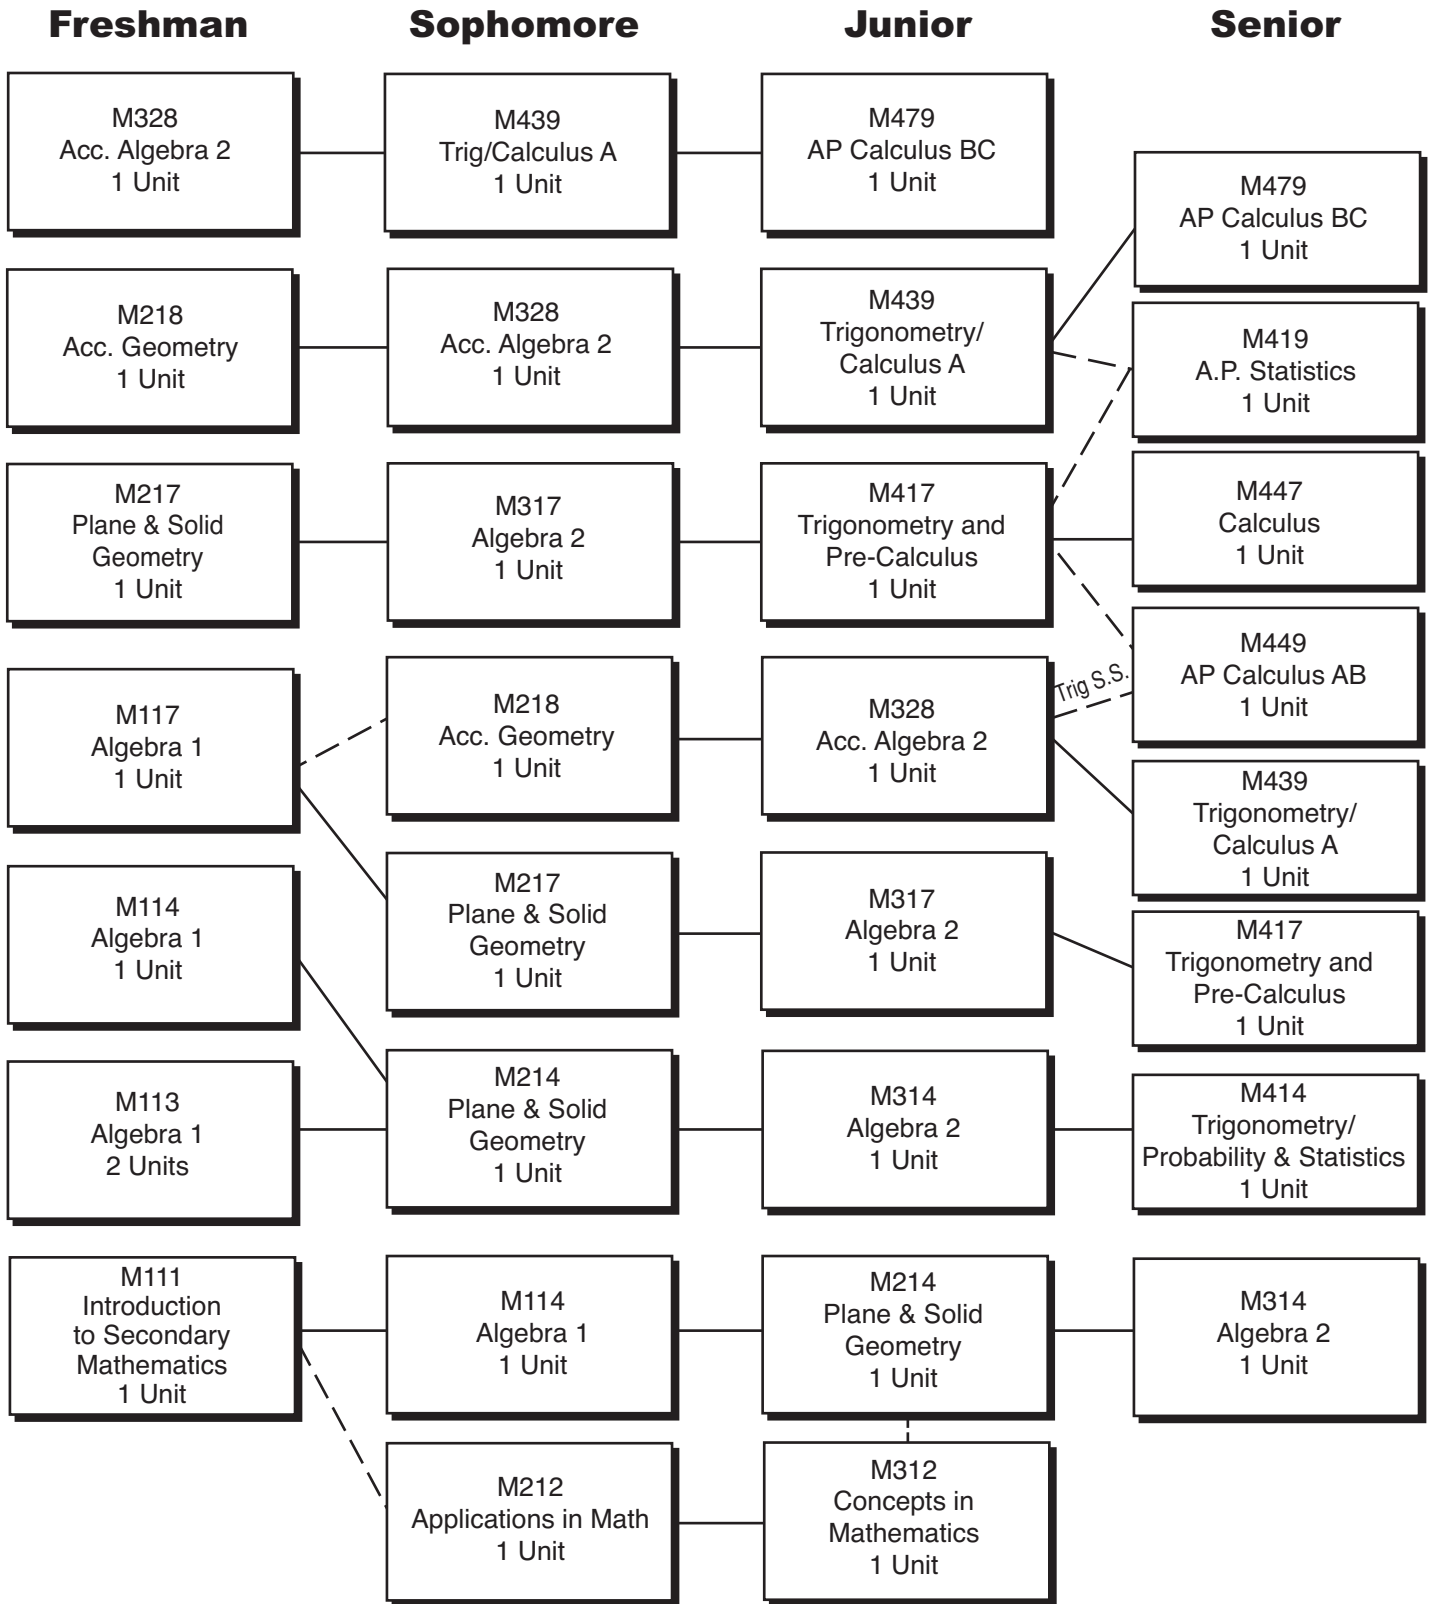

2020 Mathematics Course Flowchart

Computer Science Electives

Solid lines are mainstream sequences; dashed lines are alternate selections usually made through recommendation.